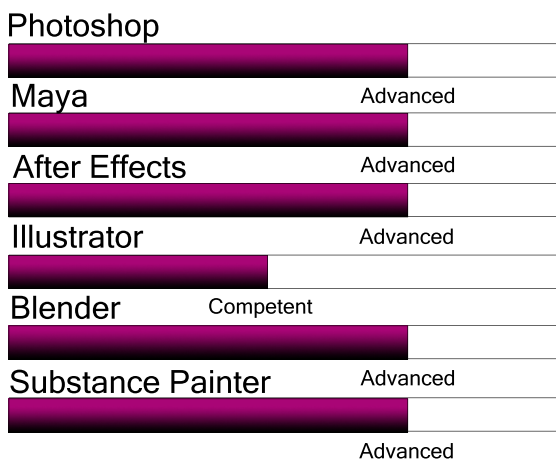

Sey Yeaple

Bellefonte, PA
(814) - 404 - 2106
seymaple@gmail.com
<https://seymaple.xyz>
<https://www.linkedin.com/in/sey-yeaple-381383177/>

Profile

Pennsylvania State University
Specialized in 3-D Art (modeling, texturing, VR, and AR) and environment design, generalist in other forms of digital design
Passionate in growing as an artist through opportunities in new and diverse environments.

Skills

Technical: C.Des

Other:
3D Scanning (Artec3D)
Marvelous designer
Sculpting (digital, Traditional)
HTML/CSS (basics)
Photography/Photogrammetry
Unreal Engine/Unity

Education

B.Des in Interdisciplinary Digital Studios (IDS), however the name is changing to Digital Art Media and Design (DAMD).

Always incorporating online learning from Learned Squared, LinkedIn Learning, and other online platforms to benefit my growth in creating more aesthetically pleasing works.

Experiences

Current:

Pennsylvania State University
Elberly College of Science - 3D Specialist

Freelance:

Neffex (3d music video segment)

3d Based VJ loops

Album Covers/Logos

Out of design work:

Palmer Muesum at Pennsylvania State University
2018-2019

Grubhub
2018-2019

YMCA lifeguard
2013, 2015-2017

Welch Pool Lifeguard